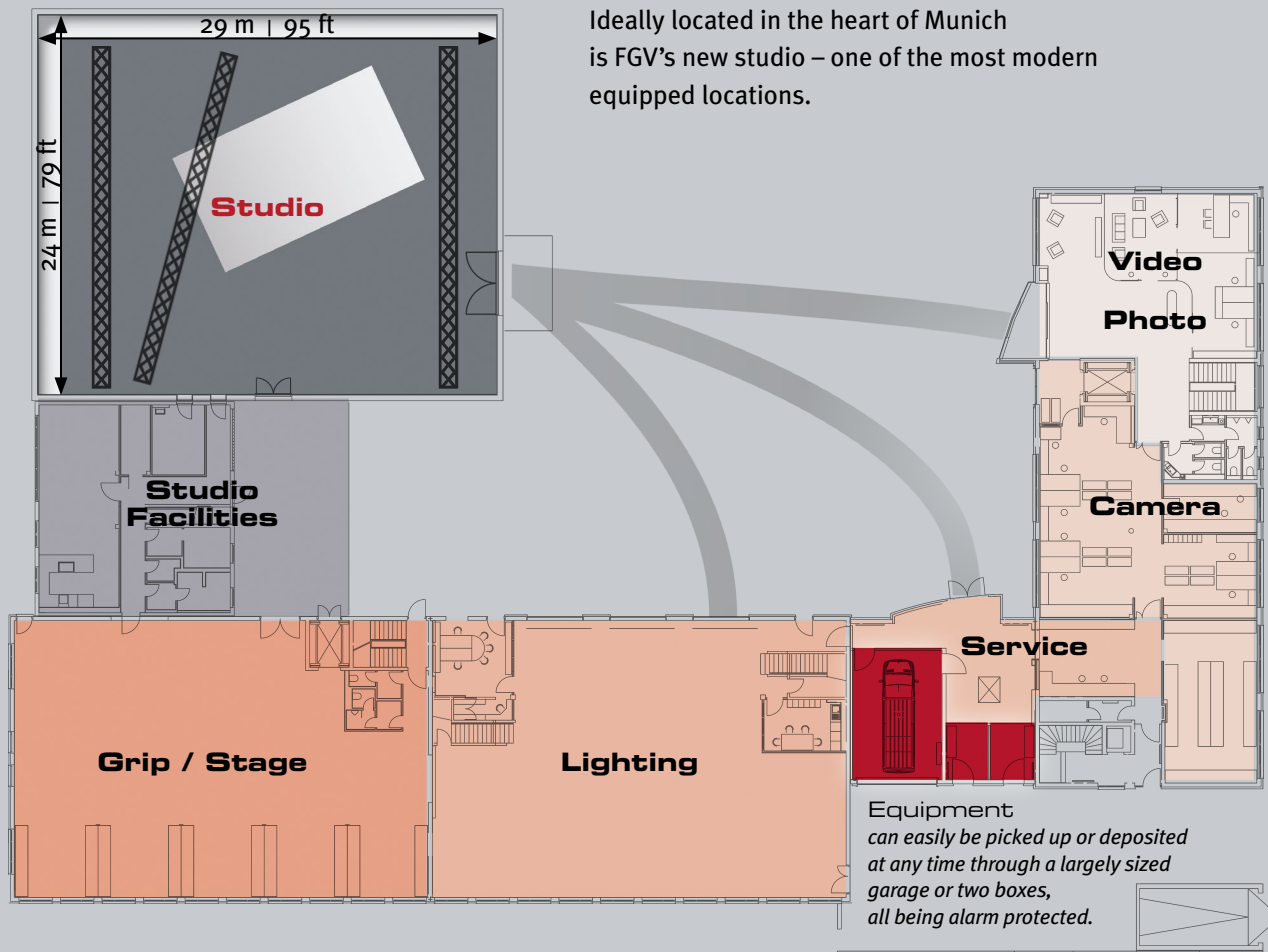

Space for ideas - a shortcut to extensive supplies

Ideally located in the heart of Munich is FGV's new studio – one of the most modern equipped locations.

At a glance

- 700 m²/7,500 sq ft, 12m/40ft high
- Extensive rental stock for
 - 16/35mm film- and TV-equipment
 - SD / HD Video equipment
 - Lighting
 - Generators
 - Grip / Stage
 - Digital photography
 - Photo lighting equipment
 - Service

- The studio is equipped with motorized green screen and blue screen curtains covering the entire height of the studio. The curtains can be moved up and down, and horizontally, thus eliminating the usual costs for painting of the walls. A traditional cyclorama covers the entire length of two studio walls.
- Three motorized rigs carry loads up to two tons each. The rigs are equipped with power supply, DMX control for lighting consoles, and compressors. This facilitates the setup by eliminating additional cables and speeds up the whole process.
- An extra car rig enables the exact positioning of vehicles or other heavy loads up to two tons.
- A 7 x 14m (23 x 46 ft) ceiling reflector can also be equipped with a translucent foil providing a gigantic light box.

- power up to 300kW (440 A)
- cyc-lights, dimmable, up to 120 kW
- W-LAN Internet, phone, fax, copier
- underfloor heating
- radial fans for fast air exchange
- burglar alarm system
- truck sized doors
- car parking area
- fully equipped kitchen with additionally 25 seats
- make-up department with 3 workspaces and a professional hairdresser basin
- separate showers and facilities for actors
- large sized wardrobe / costume department
- production offices
- media room
- two sunny patios