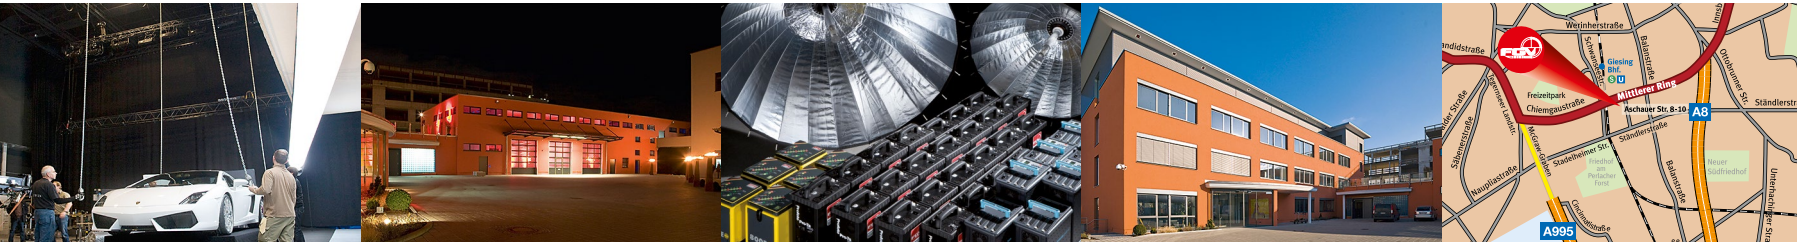

Studio

Digital Photo

contact

FGV Schmidle GmbH

Aschauer Str. 8 – 10
D – 81549 München
Tel. +49/89/680 90 90
Fax +49/89/699 00 88
munich@fgv-rental.de

Length 29 m / 95 ft
Width 24 m / 79 ft
Height 12.5 m / 40 ft
Space 700 m²/7,500 sq ft, can be split up
Cyclorama 24 x 29 x 11m / 79 x 95 x 36 ft

- power up to 300kW (440 A)
- cyc-lights, dimmable, up to 120 kW
- W-LAN Internet, phone, fax, copier
- underfloor heating
- radial fans for fast air exchange
- burglar alarm system
- truck sized doors
- car parking area
- fully equipped kitchen with additionally 25 seats
- make-up department with 3 workspaces and a professional hairdresser basin
- separate showers and facilities for actors
- large sized wardrobe / costume department
- production offices
- media room
- two sunny patios

new

- professionally maintained and tested equipment
- Hasselblad H3D2 (39 M-Pix)
- Canon 1Ds MK III
- Nikon D3
- extensive sets of the most modern lenses
- Strobe lighting and light shapers of
  - Bron
  - Briese
  - Profoto
- conventional light up to 18kW in Tungsten or Daylight
  - ARRI
  - K5600
  - Dedo
  - Bacht
  - Briese...
- CMT tube lights from own manufacturing
- Grip equipment from
  - Gitzo
  - Manfrotto
  - Avenger...

Service and competence is the driving force of our one-stop shop. We hope to see you soon

Oliver Schmidle	+49-89-680.90.9-11 oliver.schmidle@fgv-rental.de
Markus Schmidle	+49-89-680.90.9-40 markus.schmidle@fgv-rental.de
Ralph Herzog	video +49-89-680.90.9-30 ralph.herzog@fgv-rental.de
Erich Weigand	studio, film- and photo lighting, stage, transport +49-89-680.90.9-20 erich.weigand@fgv-rental.de