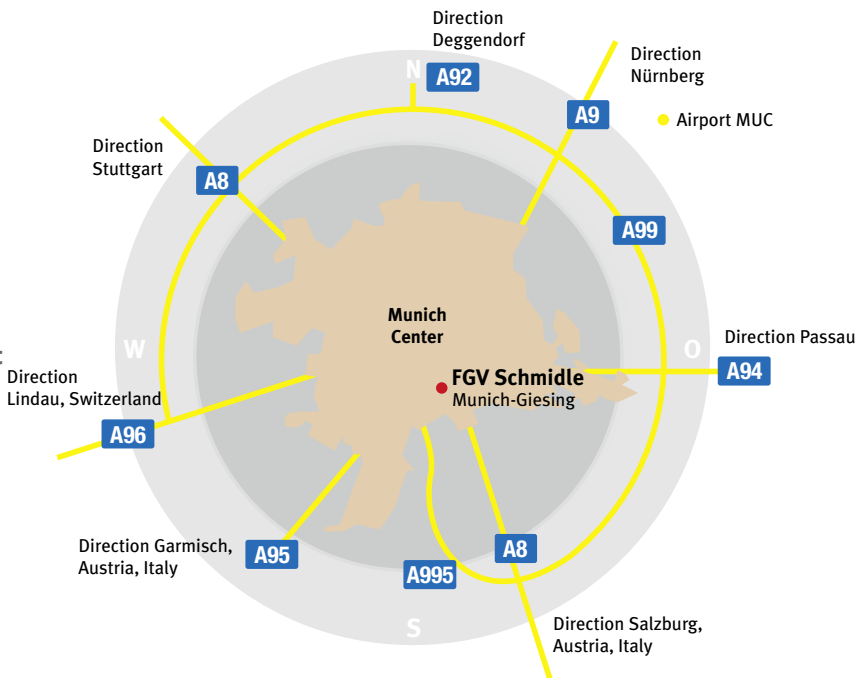

– **Please note:**
Our premises are located within Munich's "Umweltzone" (low emission zone). Your vehicle must comply with the Euro 4.

– Take the Straßenbahn # 17, from Sendlinger Tor exit at Chiemgaustraße

– Take the U-Bahn # U2 direction Messestadt Ost or U-Bahn # U8, direction Neuperlach Süd and exit at Giesing Bahnhof

– Take the S-Bahn # S3 direction Holzkirchen and # S7 direction Kreuzstraße/ exit at Giesing Bahnhof

– Take the Bus # 139 and 144 exit Chiemgaustraße

FGV Schmidle GmbH
Aschauer Straße 8 – 10
81549 München
Tel. +49/89/6 80 90 9-0
Fax +49/89/6 99 00 88
munich@fgv-rental.de
www.fgv-rental.de