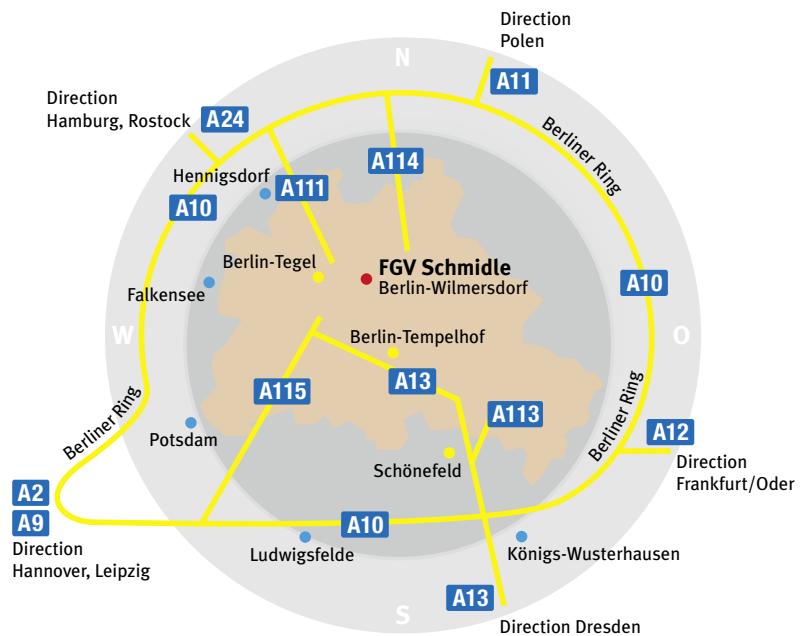

– **Please note:**

**Our premises are located within Berlin's "Umweltzone" (low emission zone). Your vehicle must comply the Euro 4 standard.**

- **Take the S-Bahn – Ringbahn S42, S41, exit at Halensee**
- **Take the Bus – M19, M29, X10 exit at Halensee**
- **Take the S-Bahn from the main train station – S5 direction Westkreuz, S9 and S75 direction Spandau S 7 direction Potsdam change at Westkreuz to Ringbahn S42, exit at Halensee**